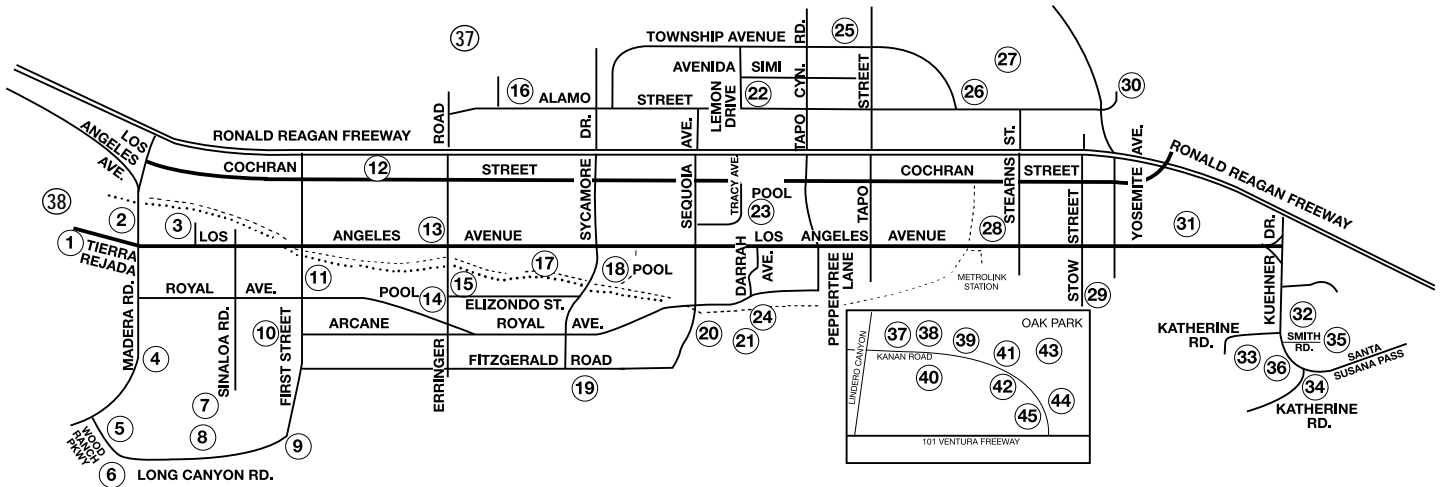

FACILITIES DIRECTORY

RANCHO SIMI RECREATION AND PARK DISTRICT
 Sycamore Drive Community Center
 1692 Sycamore Drive, Simi Valley, CA. 93065
 Phone (805) 584-4400

SIMI VALLEY FACILITIES

1. Stargaze Park - 355 Stargaze Avenue
2. Strathearn Historical Park & Museum - 137 Strathearn Place
(805) 584-4400 for facility use and (805) 526-6453 for tour information
3. Arroyo Park - 2105 Socrates Avenue
4. Sinaloa Public Golf Course - 980 Madera Road (805) 581-2662
5. Rancho Madera Community Park - 556 Lake Park Drive
6. Sycamore Canyon Park - 502 S. Martha Morrison Drive
7. Coyote Hills Park - 275 Valley Gate Road
8. Old Windmill Park - 201 E. Long Canyon Road
9. Challenger Park - 298 First Street
10. Lincoln Park - 1215 First Street
11. Willowbrook Park - 1786 Willowbrook Lane
12. Mayfair Park - 2550 Caldwell Street
13. Citrus Grove Park - 2100 N. Marvel Avenue
14. Rancho Simi Community Park - 1765 Royal Avenue.
Pool Office (805) 584-4436
15. Frontier Park - 2163 Elizondo Avenue
16. Atherwood Park - 2271 Alamo Street

34. Santa Susana Park & Historic Railroad Depot -
6503 Katherine Rd.
 35. Corriganville Park - 7001 Smith Road
 36. Rocky Pointe Natural Park - Kuehner Dr. at Smith Rd.
 37. Big Sky Park - 2251 Lost Canyon Drive
Simi Dog Park
 38. Tierra Rejada Park
- OAK PARK FACILITIES**
37. Eagle View Park - 1240 Hidden Springs Ave.
 38. Valley View Park - 100 Los Arcos Dr.
 39. Oak Canyon Community Park - 5600 Hollytree Dr.
Oak Park Community Center & Gardens -
1000 Kanan Rd.
 40. Indian Springs Park - 4800 Rockfield St.
 41. Medea Creek Linear Park
 42. Chaparral Park - 217 N. Medea Creek Ln.
 43. Deerhill Park - 6700 Doubletree Rd.
 44. Mae Boyar Park - 130 Kanan Rd. (818) 991-8631
 45. Oak Park Community Gardens - 401 Kanan Rd.