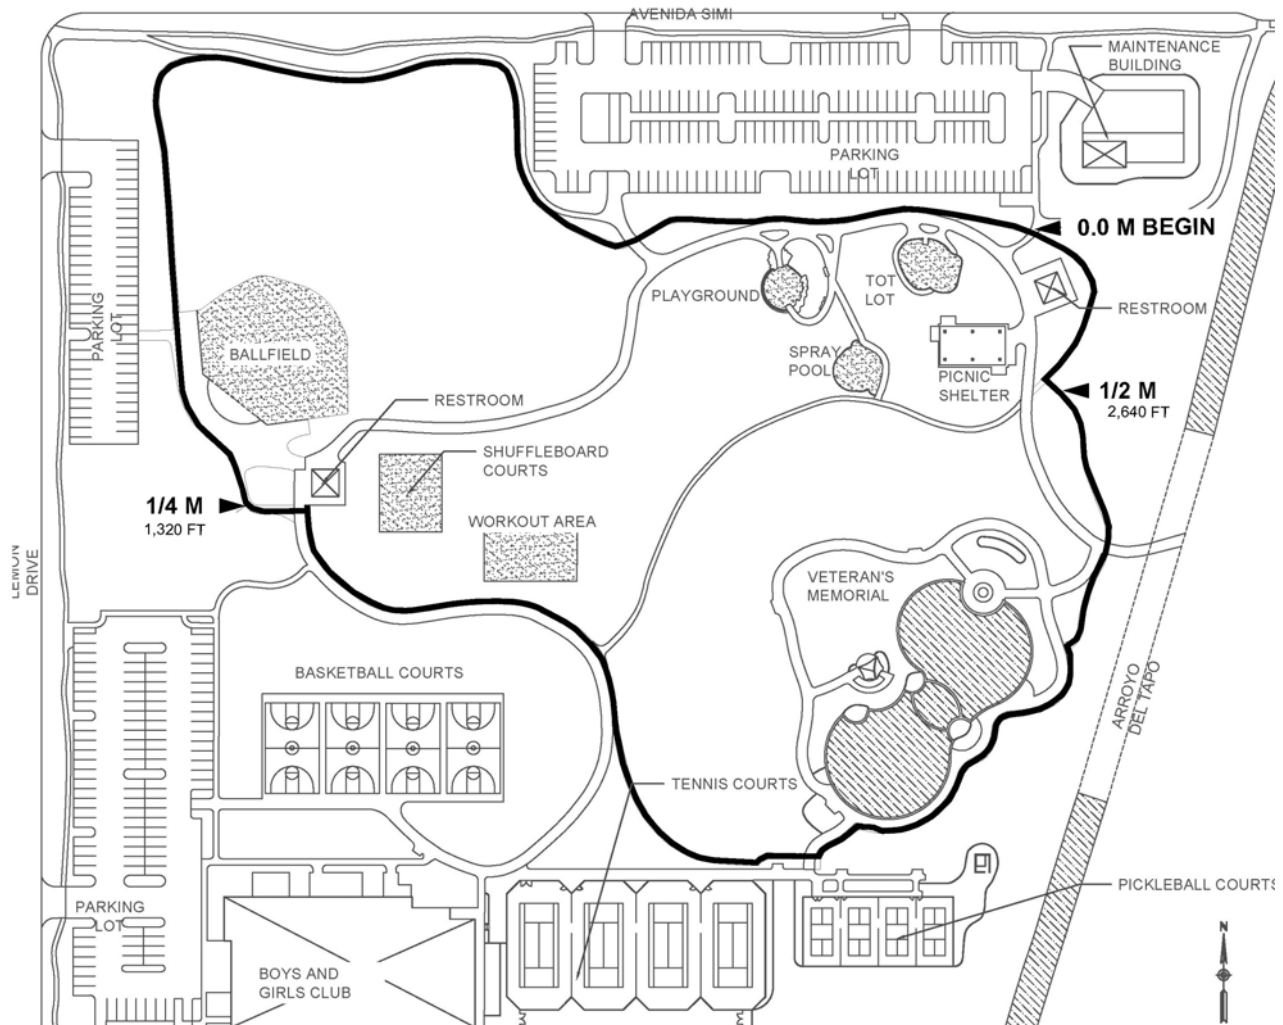

# RANCHO TAPO COMMUNITY PARK

3700 AVENIDA SIMI  
SIMI VALLEY, CA 93063

## PARK MAP

**The walking trail around Rancho Tapo Community Park is approximately 2,805' in length, or just over 1/2 mile.**

**This map shows different distance markers if you were to start where it says 0.0 M BEGIN and were to walk counter clockwise.**